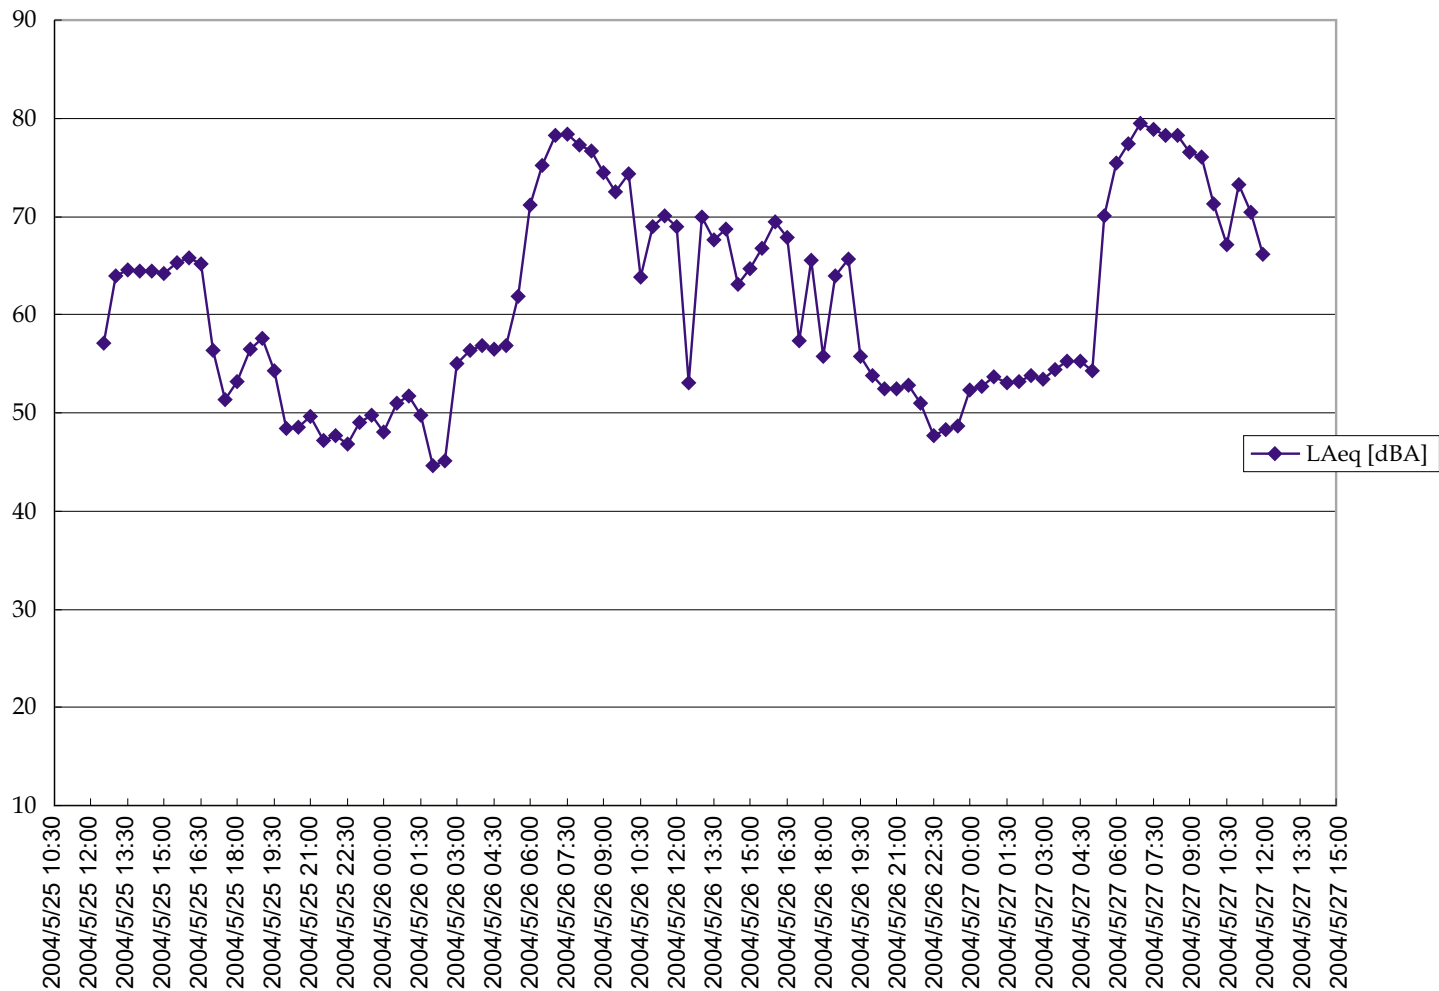

Measured Background Noise Levels, Leq,30min

Figure 4.1

MEASURED BACKGROUND NOISE LEVELS